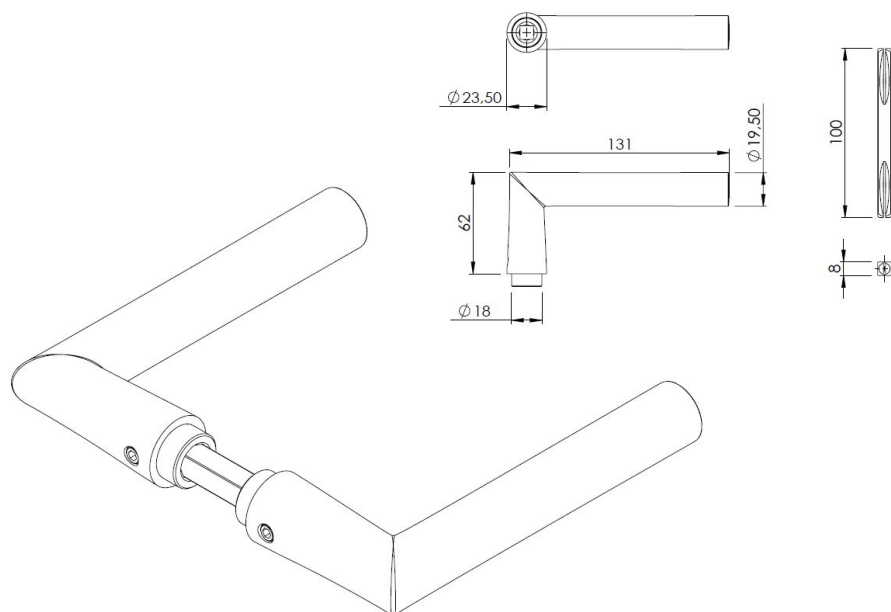

# PRODUCT SHEET

**Description:**

Door Lock Alu Handle "Wayne II", Black Finish, 8x8x100mm Split Spindle

**Item number:**

27.20.203-4

Units	Box	Carton	HS Code	Barcode
Pair	1	40	7616991099	 5704866495721

**SISO A/S**